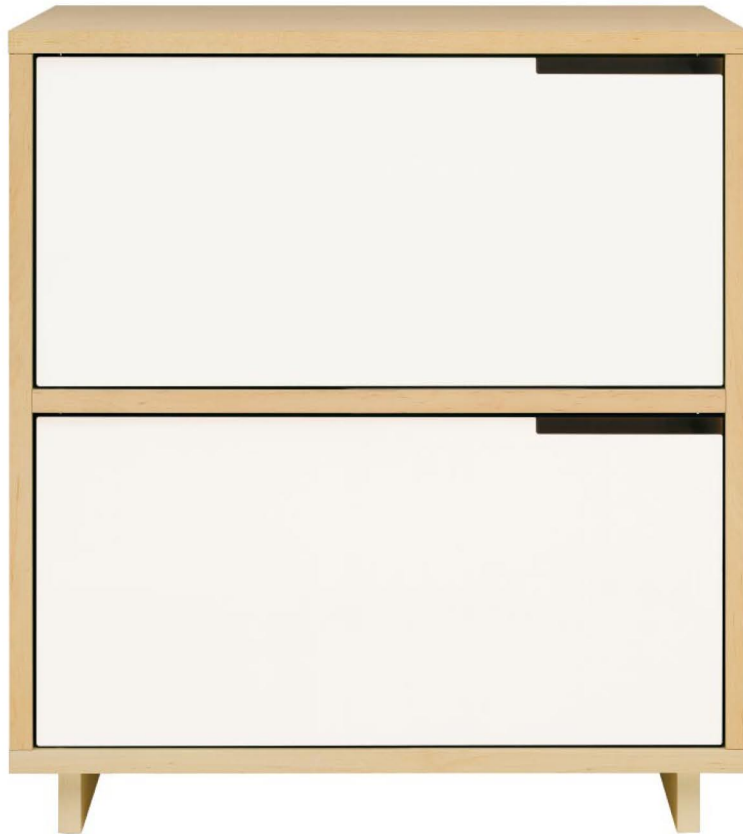

MODU-LICIOUS 2 DRAWER LATERAL FILE

Drawers and doors are your canvas with the award-winning Modu-licious series. Hardwood veneers are available in maple, graphite on oak, and walnut. Powder-coated drawer fronts are available in white, grey blue, FLW red, ivory, slate, off-white, and robin's egg blue. File drawers have ball bearing slides, and can accommodate both letter and legal sized hanging files.

MODU-LICIOUS 2 DRAWER LATERAL FILE

MD1-LATFL2-MA	MAPLE
MD1-LATFL2-GO	GRAPHITE ON OAK
MD1-LATFL2-WL	WALNUT

GRAPHITE
ON OAK

MAPLE

WALNUT

WHITE

GREY BLUE

FLW RED

IVORY

SLATE

OFF-WHITE

ROBIN'S EGG
BLUE