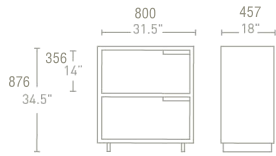

MODU-LICIOUS 2 DRAWER LATERAL FILE

Drawers and doors are your canvas with the award-winning Modu-licious series. Hardwood veneers are available in maple, graphite on oak, and walnut. Powder-coated drawer fronts are available in white, grey blue, FLW red, ivory, slate, off-white, and robin's egg blue. File drawers have ball bearing slides, and can accommodate both letter and legal sized hanging files.